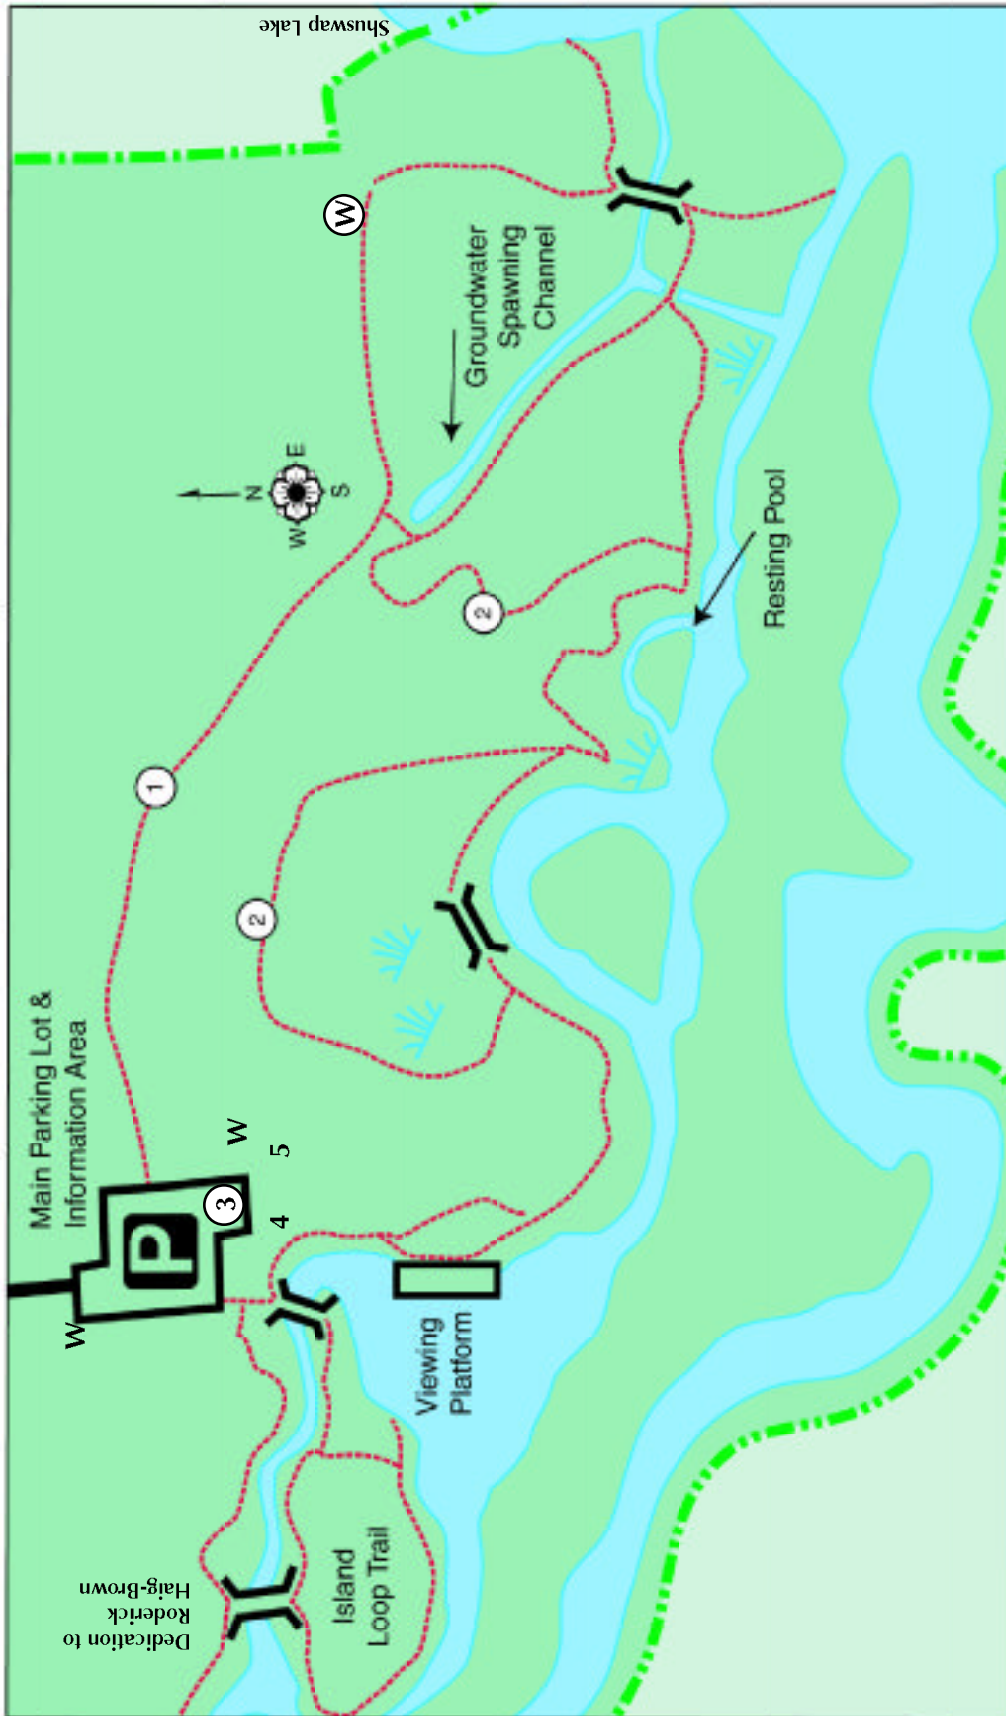

**Roderick Haig-Brown
Provincial Park**

- ① Phil Regin Trail
- ② Lower Trails
- ③
- ④ Long Display
- ⑤ Kiosks - Fisheries and Parks
- W Washrooms
- Trail
- Boundary

Dedication to
Roderick
Haig-Brown

Main Parking Lot &
Information Area

Viewing
Platform

Island
Loop Trail

Groundwater
Spawning
Channel

Resting
Pool

Shuswap Lake