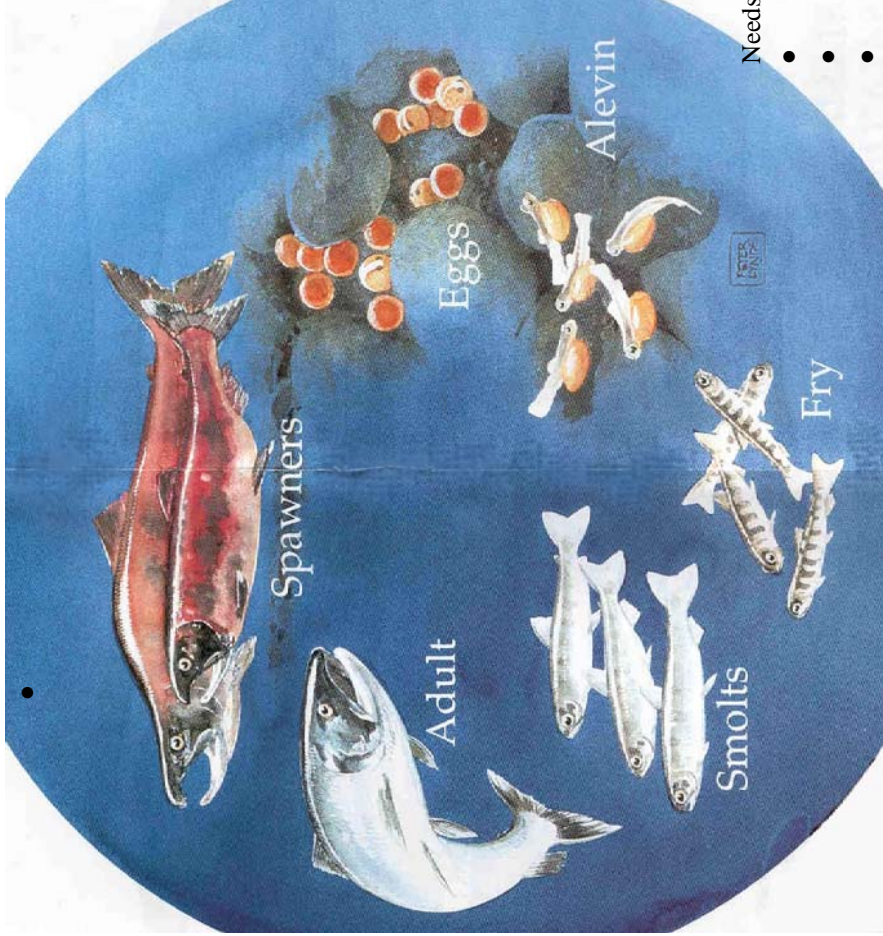

NEEDS OF THE SALMONID

MATERIALS:

note paper and pencil

"Environmental Needs of the salmonid Life Cycle Worksheet"¹

INFORMATION:

The salmonid has various needs at each stage of its life cycle.

eggs need porous gravel and a cool, even flow of water

alevins need porous gravel, cool water and oxygen percolation

fry need protection from predators, food supply, freshets, and unobstructed migration

smolts require a food supply, clean, even flow of water, and cover from predators

maturing salmonids need a food supply

returning salmonids need unobstructed migration, cold water, and good stream-bed conditions

ACTIVITY:

- complete the "Environmental Needs of the Salmonid Life Cycle Worksheet"

NEEDS OF THE SALMON

Needs of Spawners:

-
-
-

Needs of Eggs:

-
-

Needs of Alevin:

-
-
-

Needs of Adults: